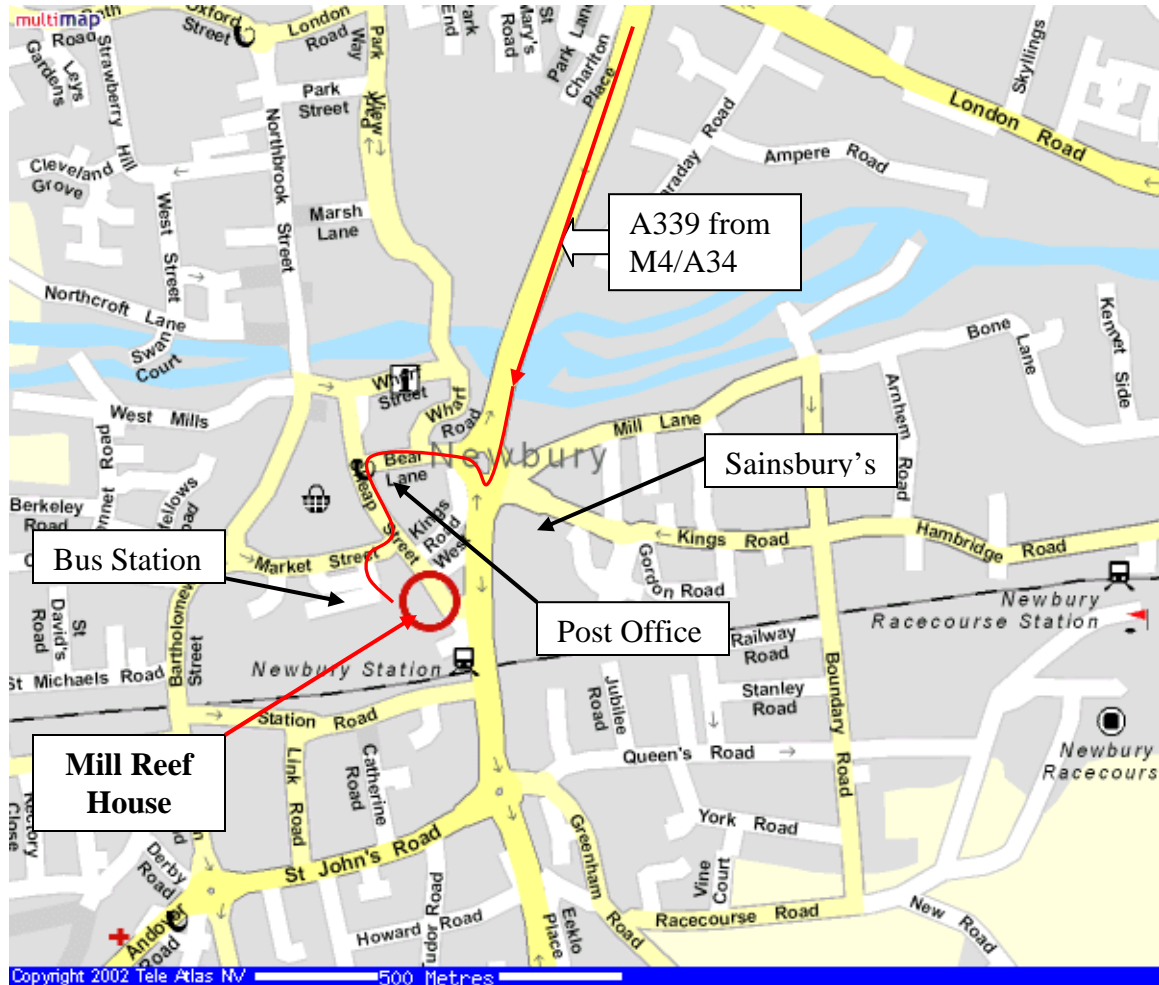

Direction to GradWeb Ltd, 3rd Floor, Mill Reef House, Cheap Street, Newbury, Berkshire, RG14 5DD. Telephone: 01635 584130.

By Car – from M4/A34

Leave the A34 direction Newbury town centre – A339. First roundabout (Vodafone HQ) go straight over. Next roundabout (Robin Hood Roundabout) go straight following A339. At the next roundabout (Sainsbury's) turn right into Bear Lane, at mini roundabout go straight over (Oddbins). Through traffic lights, road turns to the left, Post Office is on your left. After pelican crossing follow road round to the right, then take first left (adjacent to Bus Station), then take the first left again which takes you into the car park behind Mill Reef House. Drive down to the building and park in one of the spaces either marked GradWeb or POP Ltd.

By Train

Leave the station on the 'ticket office' side, turn right and walk up the hill, follow the road round to the left and go straight on (this is Cheap Street). Mill Reef House is directly opposite the restaurant 'Prezzo'.